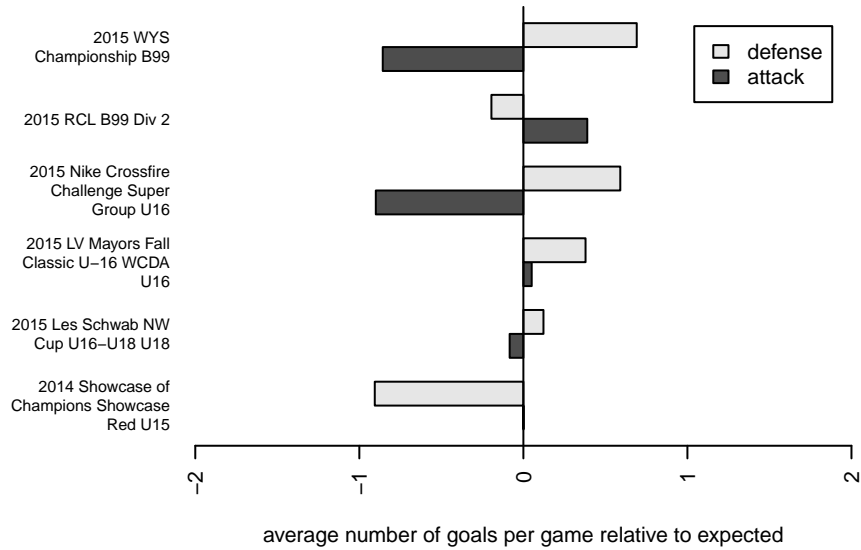

Performance relative to 13 month average