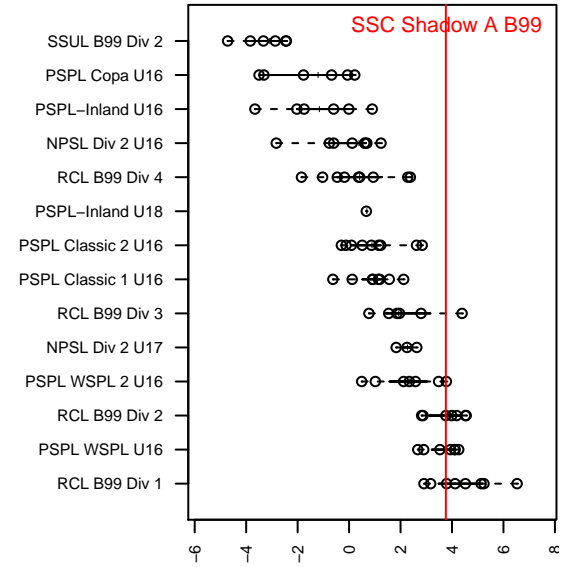

**attack and defense rating
relative to others at age
and all opponents in last 13 months**