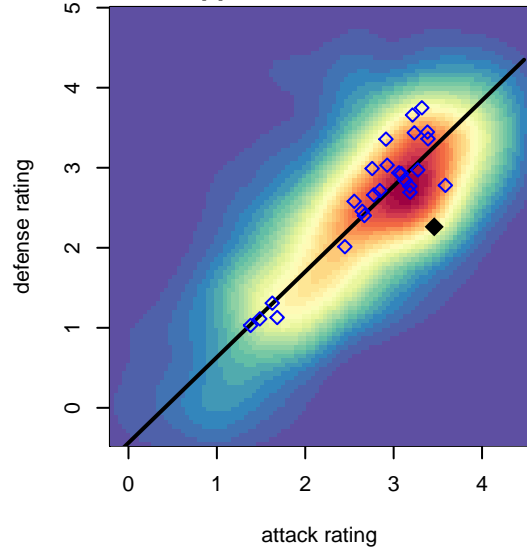

**attack and defense rating
relative to others at age
and all opponents in last 13 months**