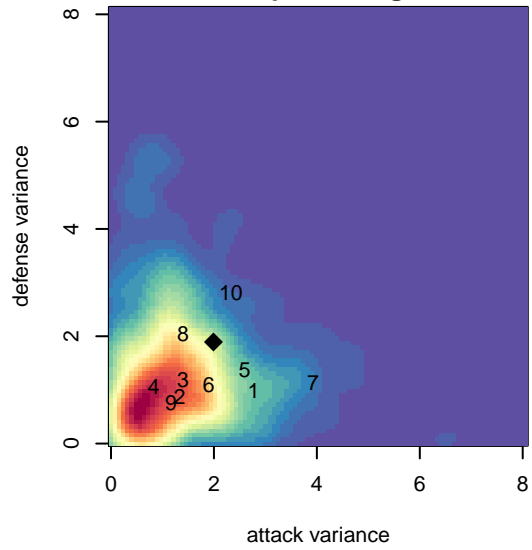

SSC Shadow A B99

Spokane SC Shadow
 Spokane, WA
 B99 total strength=1625
 attack=31.79 defense=9.6
 fall league = RCL B99 Div 2

alt names used:
 SSC SHADOW B99-00 A (WA)
 SSC SHADOW B99-00 A (WA)
 SSC Shadow B99-A
 SSC Shadow B99-A

SSC Shadow A B99
 Dots are actual minus expected GF (blue circles) and GA (red triangles).
 Blue line is smoothed change in attack strength. Red is smoothed change in defense strength.

**attack and defense variance (black dot)
relative to other teams
and top 10 in region**