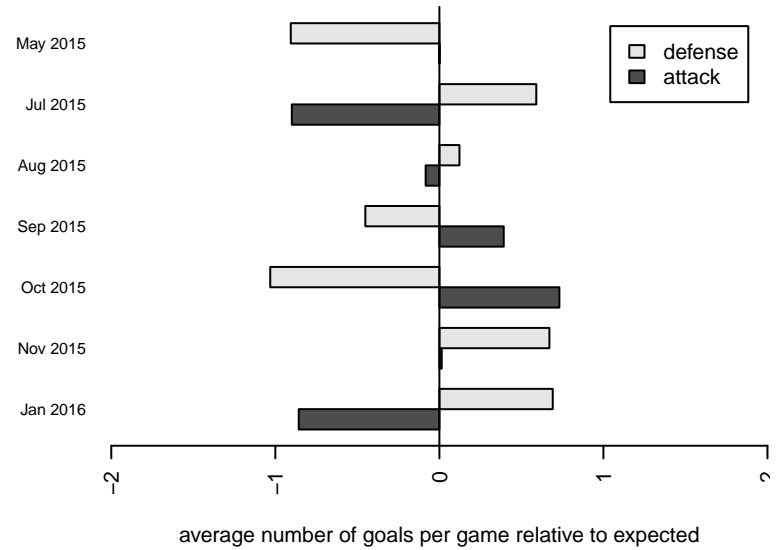

Performance relative to 13 month average