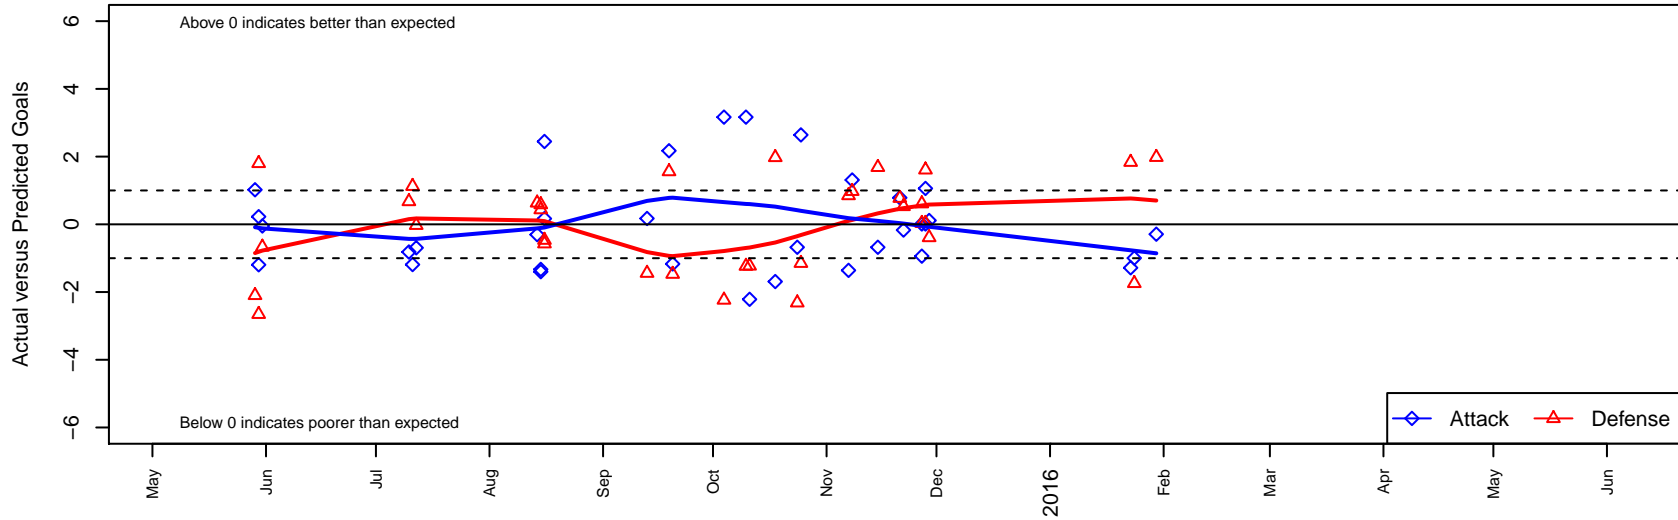

SSC Shadow A B99

Spokane SC Shadow
 Spokane, WA
 B99 total strength=1625
 attack=31.79 defense=9.6
 fall league = RCL B99 Div 2

alt names used:
 SSC SHADOW B99-00 A (WA)
 SSC SHADOW B99-00 A (WA)
 SSC Shadow B99-A
 SSC Shadow B99-A

SSC Shadow A B99
 Dots are actual minus expected GF (blue circles) and GA (red triangles).
 Blue line is smoothed change in attack strength. Red is smoothed change in defense strength.

**attack and defense variance (black dot)
relative to other teams
and top 10 in region**